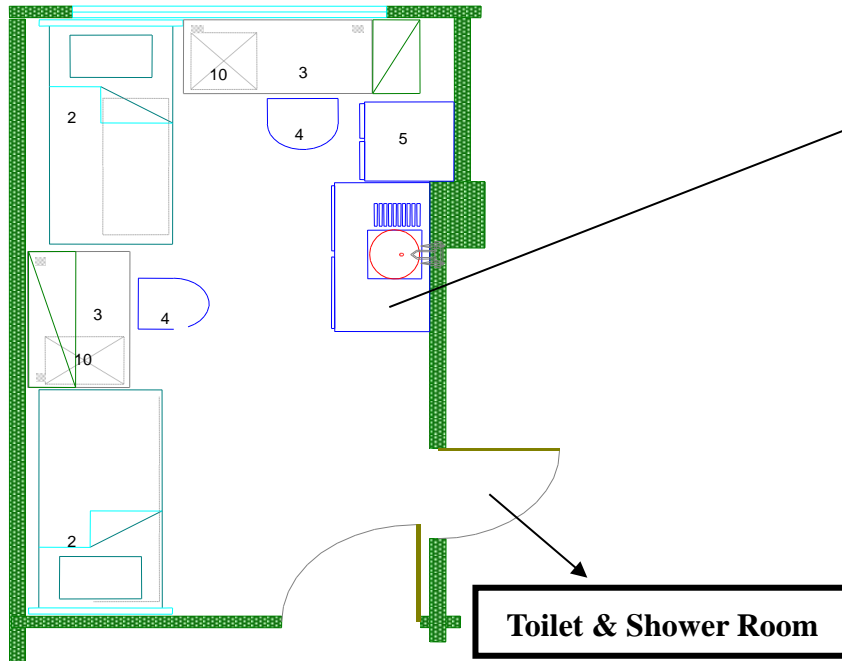

Layout Plan of Double Room (Studio-Regular)

Unit Size	Unit Size (excluding bathroom)
13m ²	6.5m ² per head

No. shown on Layout Plan	Furniture & Facilities	Quantity
2	Bed	2
3	Desk	2
4	Chair	2
5	Wardrobe	1
10	Pedestal	2

Kitchenette

Toilet & Shower Room