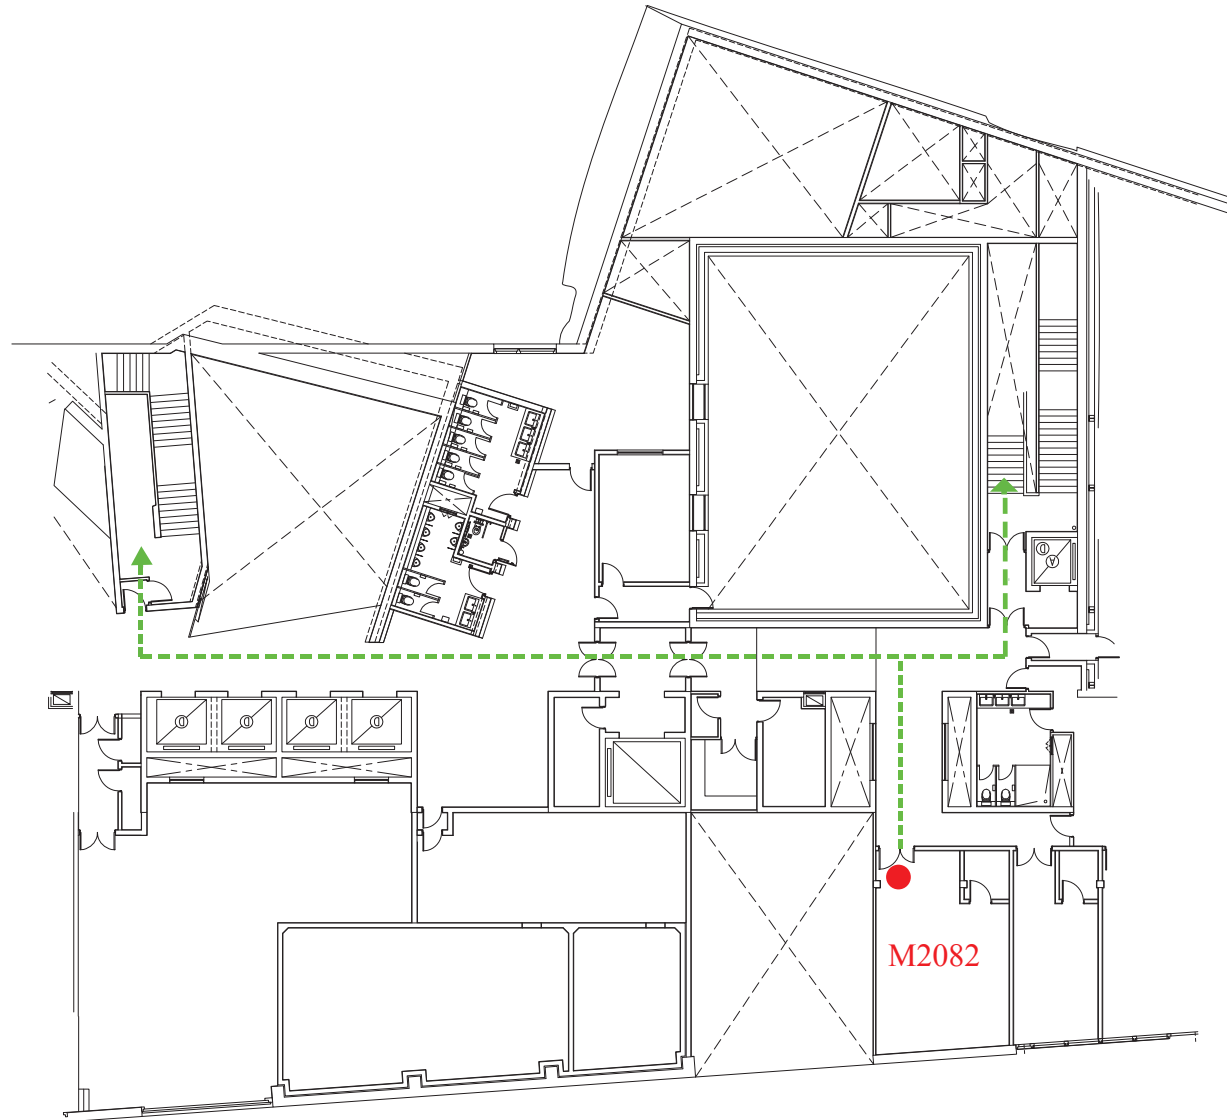

# EMERGENCY ESCAPE ROUTE 緊急逃生路徑

Run Run Shaw Creative Media Centre Floor 02 Plan