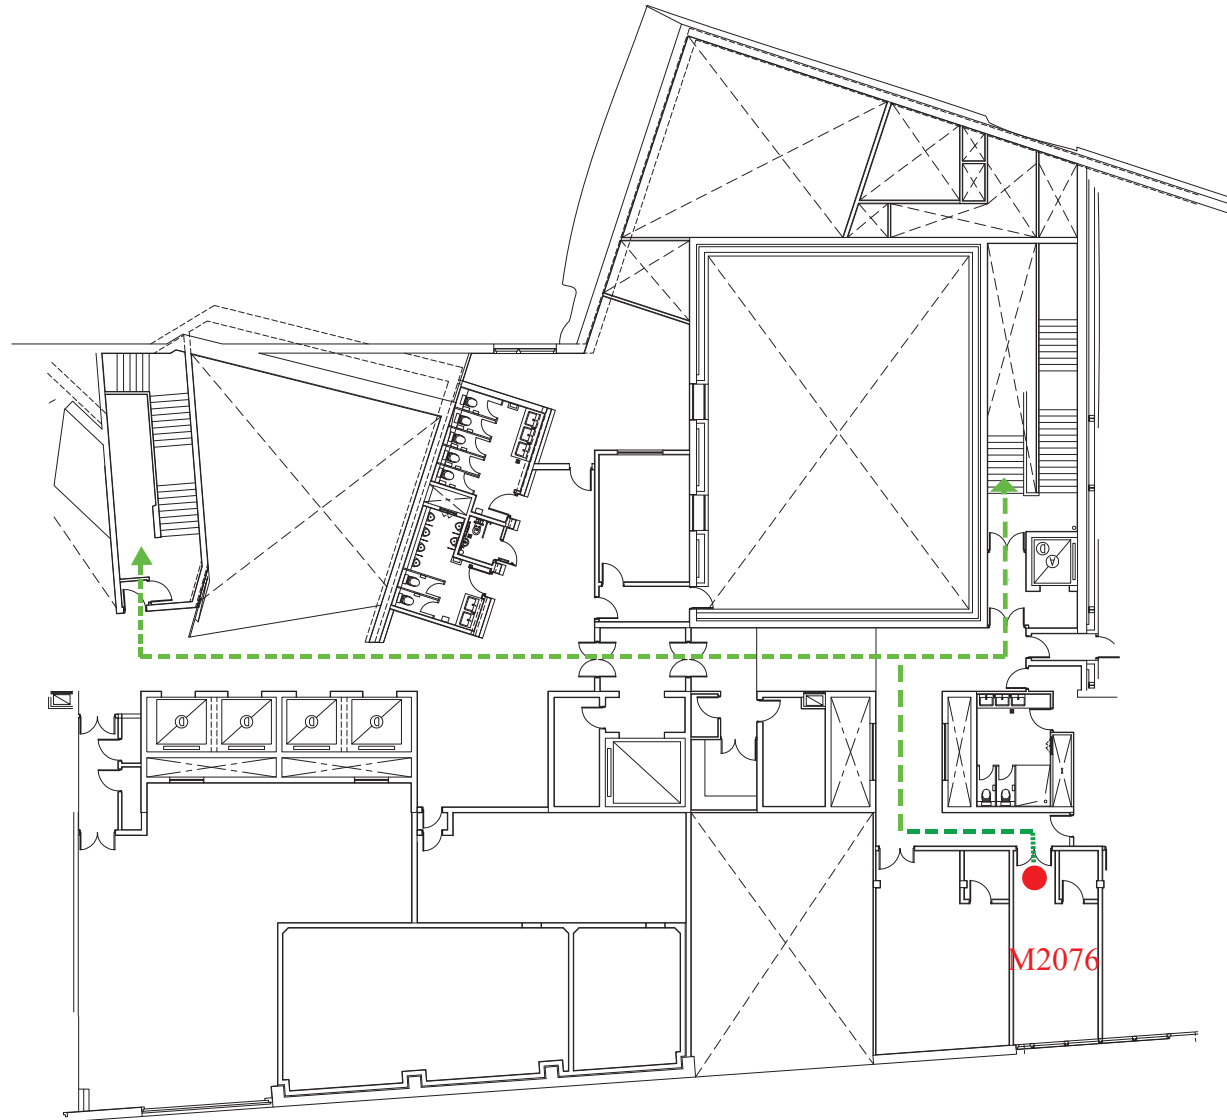

# EMERGENCY ESCAPE ROUTE 緊急逃生路徑

Run Run Shaw Creative Media Centre Floor 02 Plan