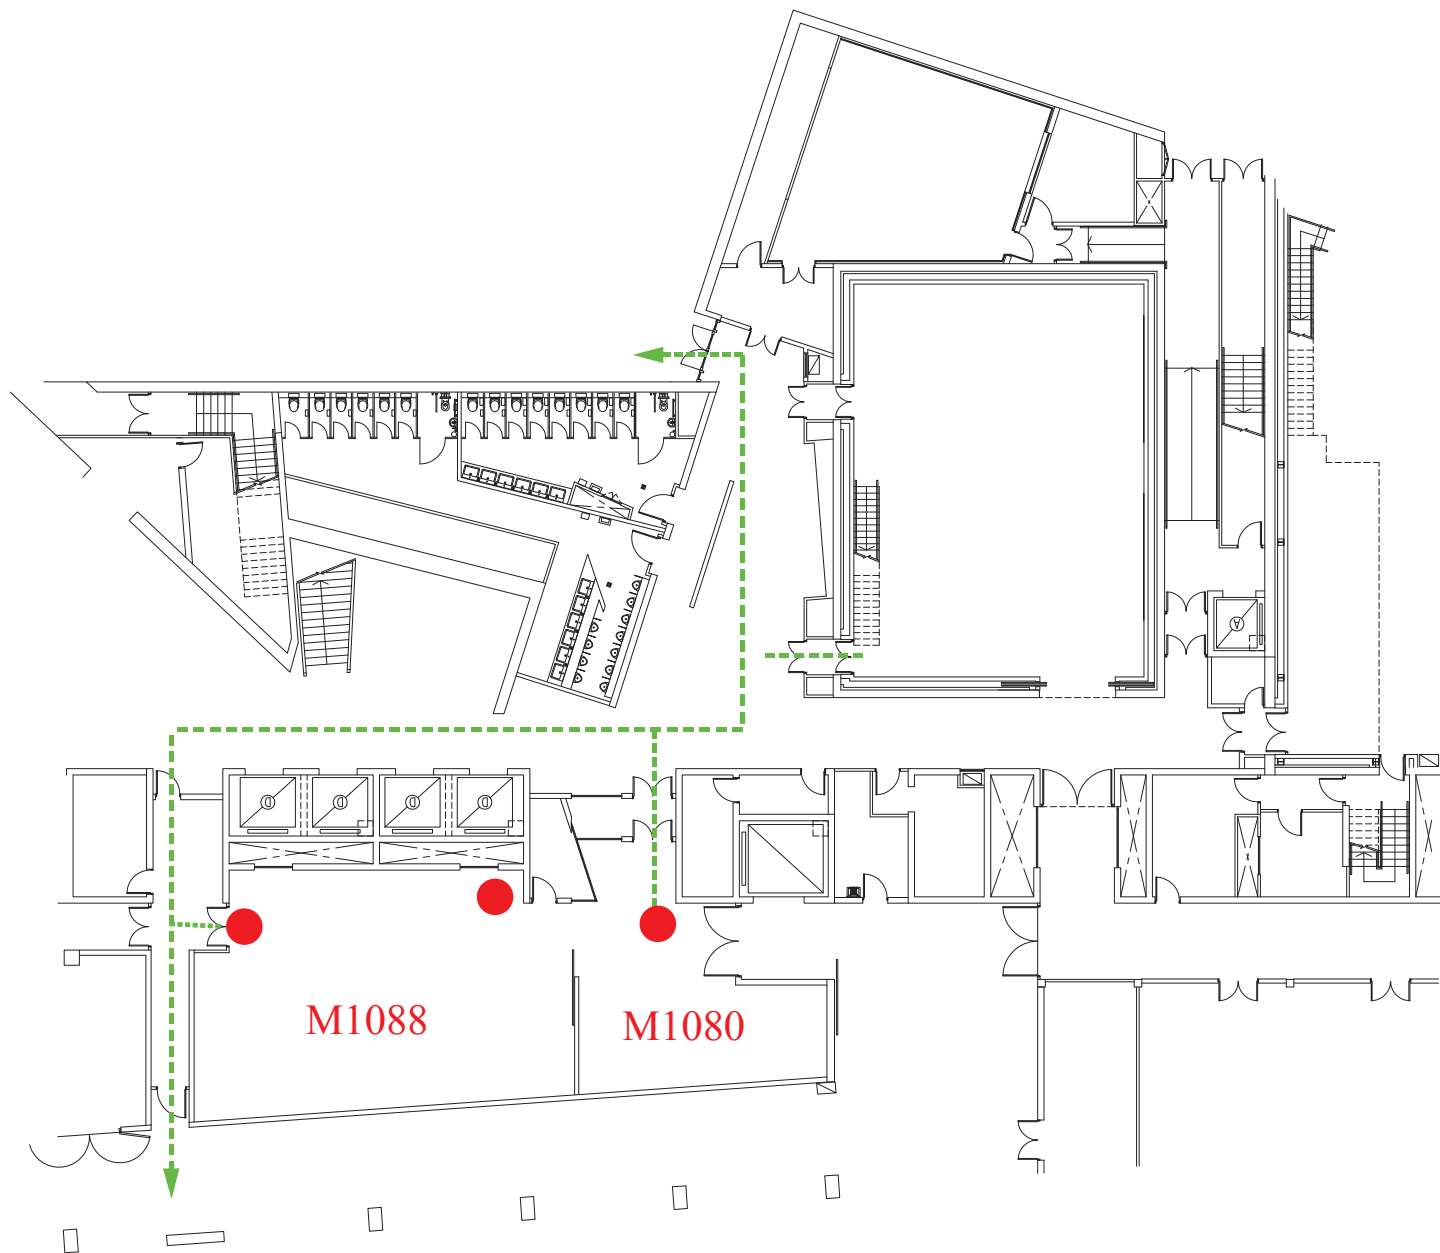

EMERGENCY ESCAPE ROUTE 緊急逃生路徑

Run Run Shaw Creative Media Centre Floor 01 Plan

EMERGENCY ESCAPE ROUTE 緊急逃生路徑

Run Run Shaw Creative Media Centre Floor 01 Plan