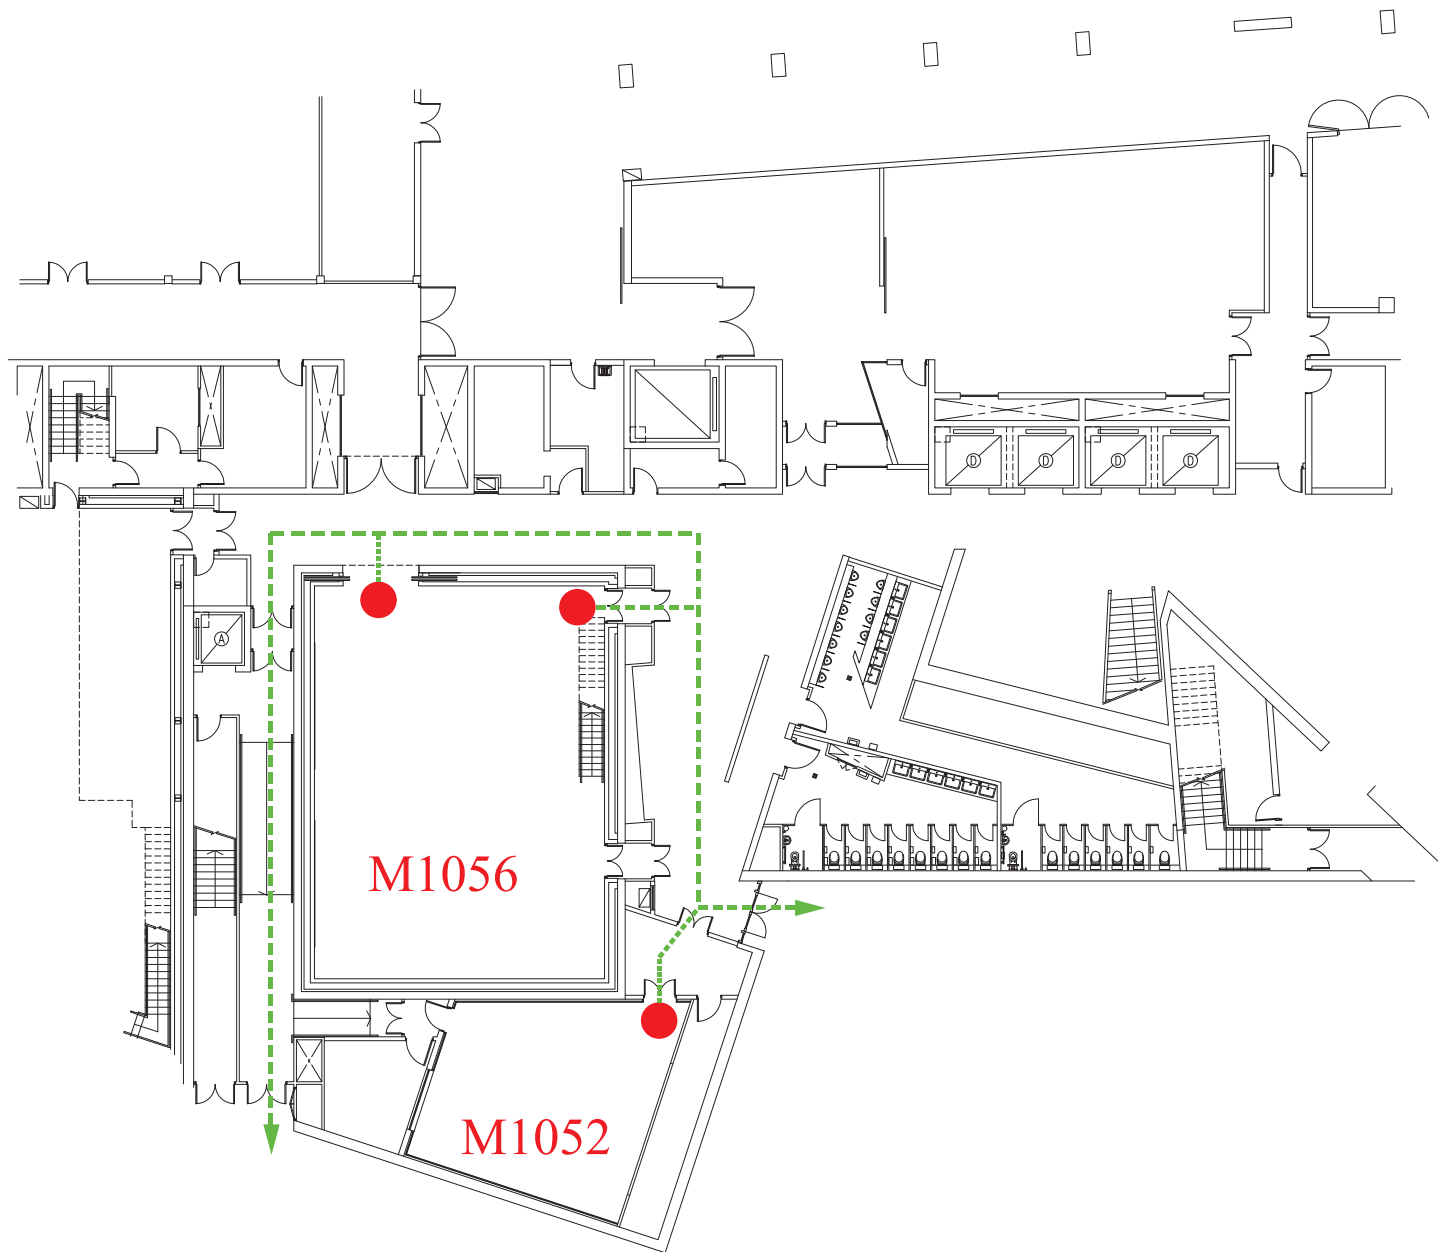

EMERGENCY ESCAPE ROUTE 緊急逃生路徑

Run Run Shaw Creative Media Centre Floor 01 Plan

EMERGENCY ESCAPE ROUTE 緊急逃生路徑

Run Run Shaw Creative Media Centre Floor 01 Plan