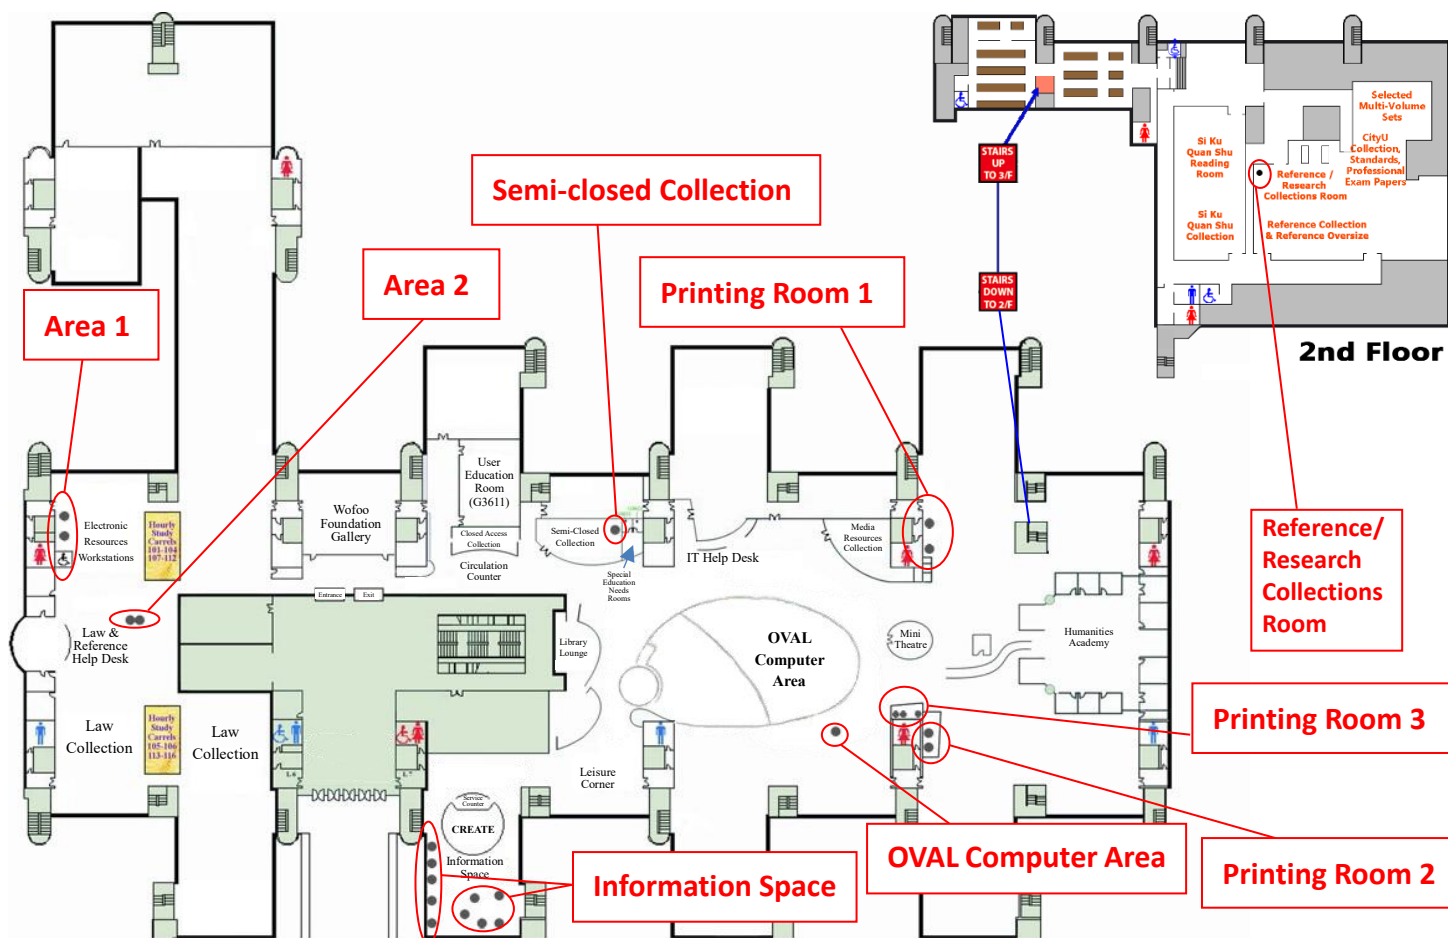

Location of Photocopiers, Scanners and Printers (Release Stations)

Photocopier/ Scanner/ Printer Area	Photocopier		Printer (Release Station)	Multifunctional Printer/Photocopier	Scanner
	Black & White	Colour (B&W)	Black & White	Colour (B&W)	Colour (B&W)
	A4 & A3	A4 & A3	A4	A4 & A3	A4 / A3
	Octopus	Octopus	Quota controlled Free Printing *	Octopus	-
Printing Room 1	-	-	-	2	-
Printing Room 2	-	-	2	-	-
Printing Room 3	2	-	1	-	-
Area 1	1	1	-	-	-
Area 2	-	-	-	2	-
Reference/Research Collections Room	1	-	-	-	-
OVAL Computer Area	-	-	-	-	1 (A4&A3)
Information Space	-	-	2	3	5
Semi-closed Collection	1	-	-	-	-
Photocopying / Printing Charges	A4 Black & White : HK\$0.3 per page A3 Black & White : HK\$0.6 per page		A4 Colour : HK\$3.0 per page A3 Colour : HK\$6.0 per page		

*For students of CityU Award Programmes

(Please turn overleaf for the Printing Steps for Oval & Information Space Workstation Users)