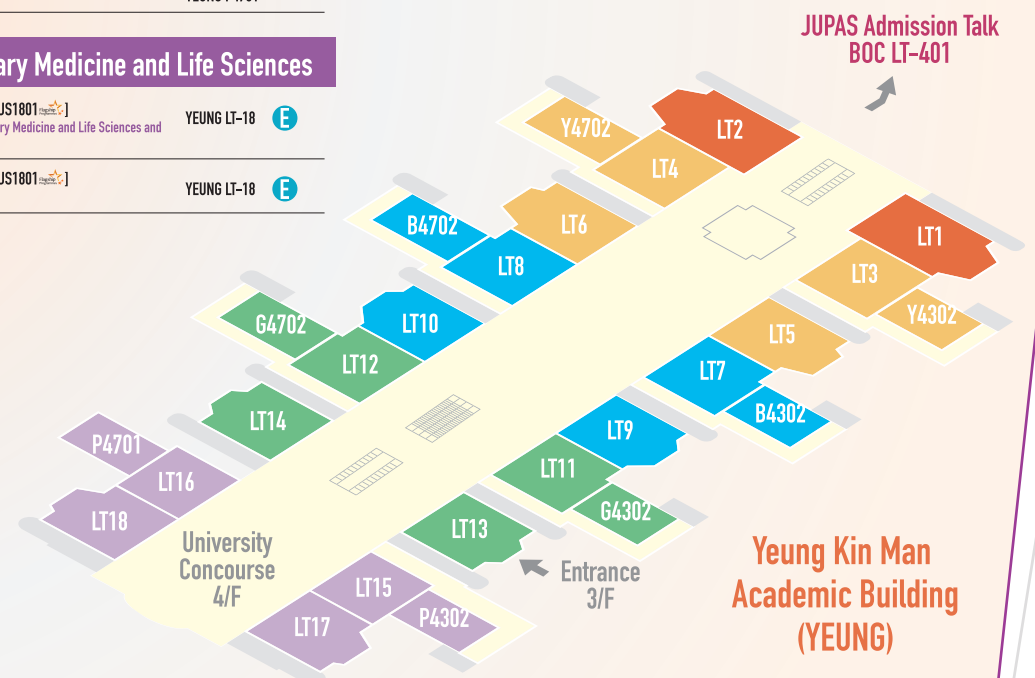

School of Law

2.00 PM - 2.45 PM	School of Law [JS1061, JS1062] 1. Live Consultation on "What the LLB is About and How You Can Get Admitted to LLB Studies?" 2. Introduction of Double Degree Programme - Bachelor of Laws and Bachelor of Business Administration in Accountancy	YEUNG LT-8	E

E English **C** Cantonese **P** Putonghua