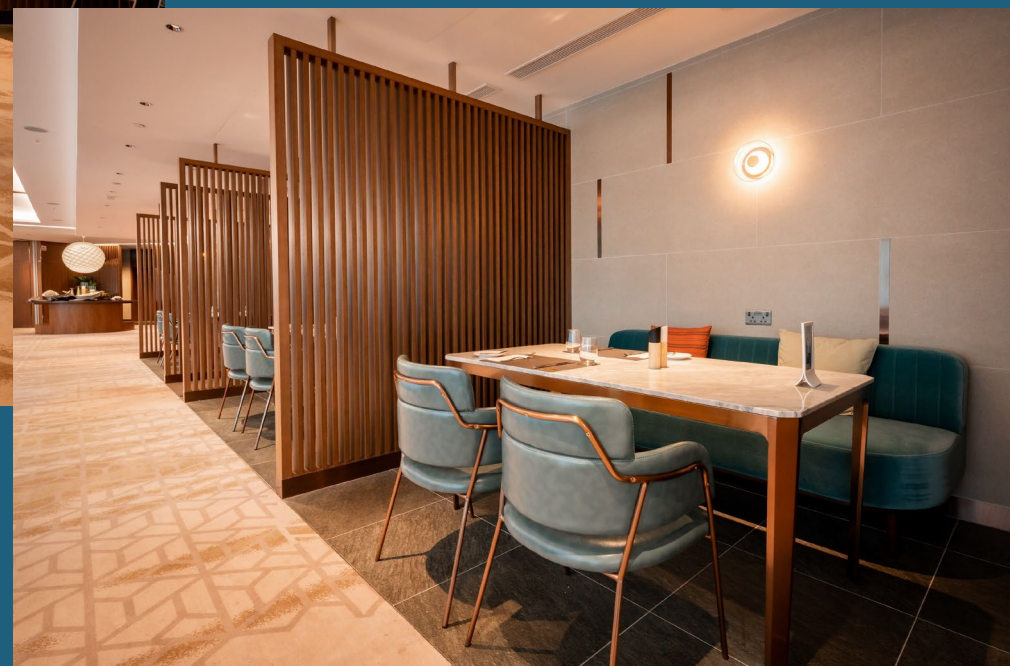

Faculty Lounge

9/F, BOC Complex
City University of Hong Kong

Faculty Lounge

Faculty Lounge

Faculty Lounge

Faculty Lounge

Faculty Lounge

Faculty Lounge

Faculty Lounge

Faculty Lounge

Faculty Lounge

Faculty Lounge

Dining . Banquets . Catering Services

Opening hours

Daily from 11:00-22:00

3442 8138