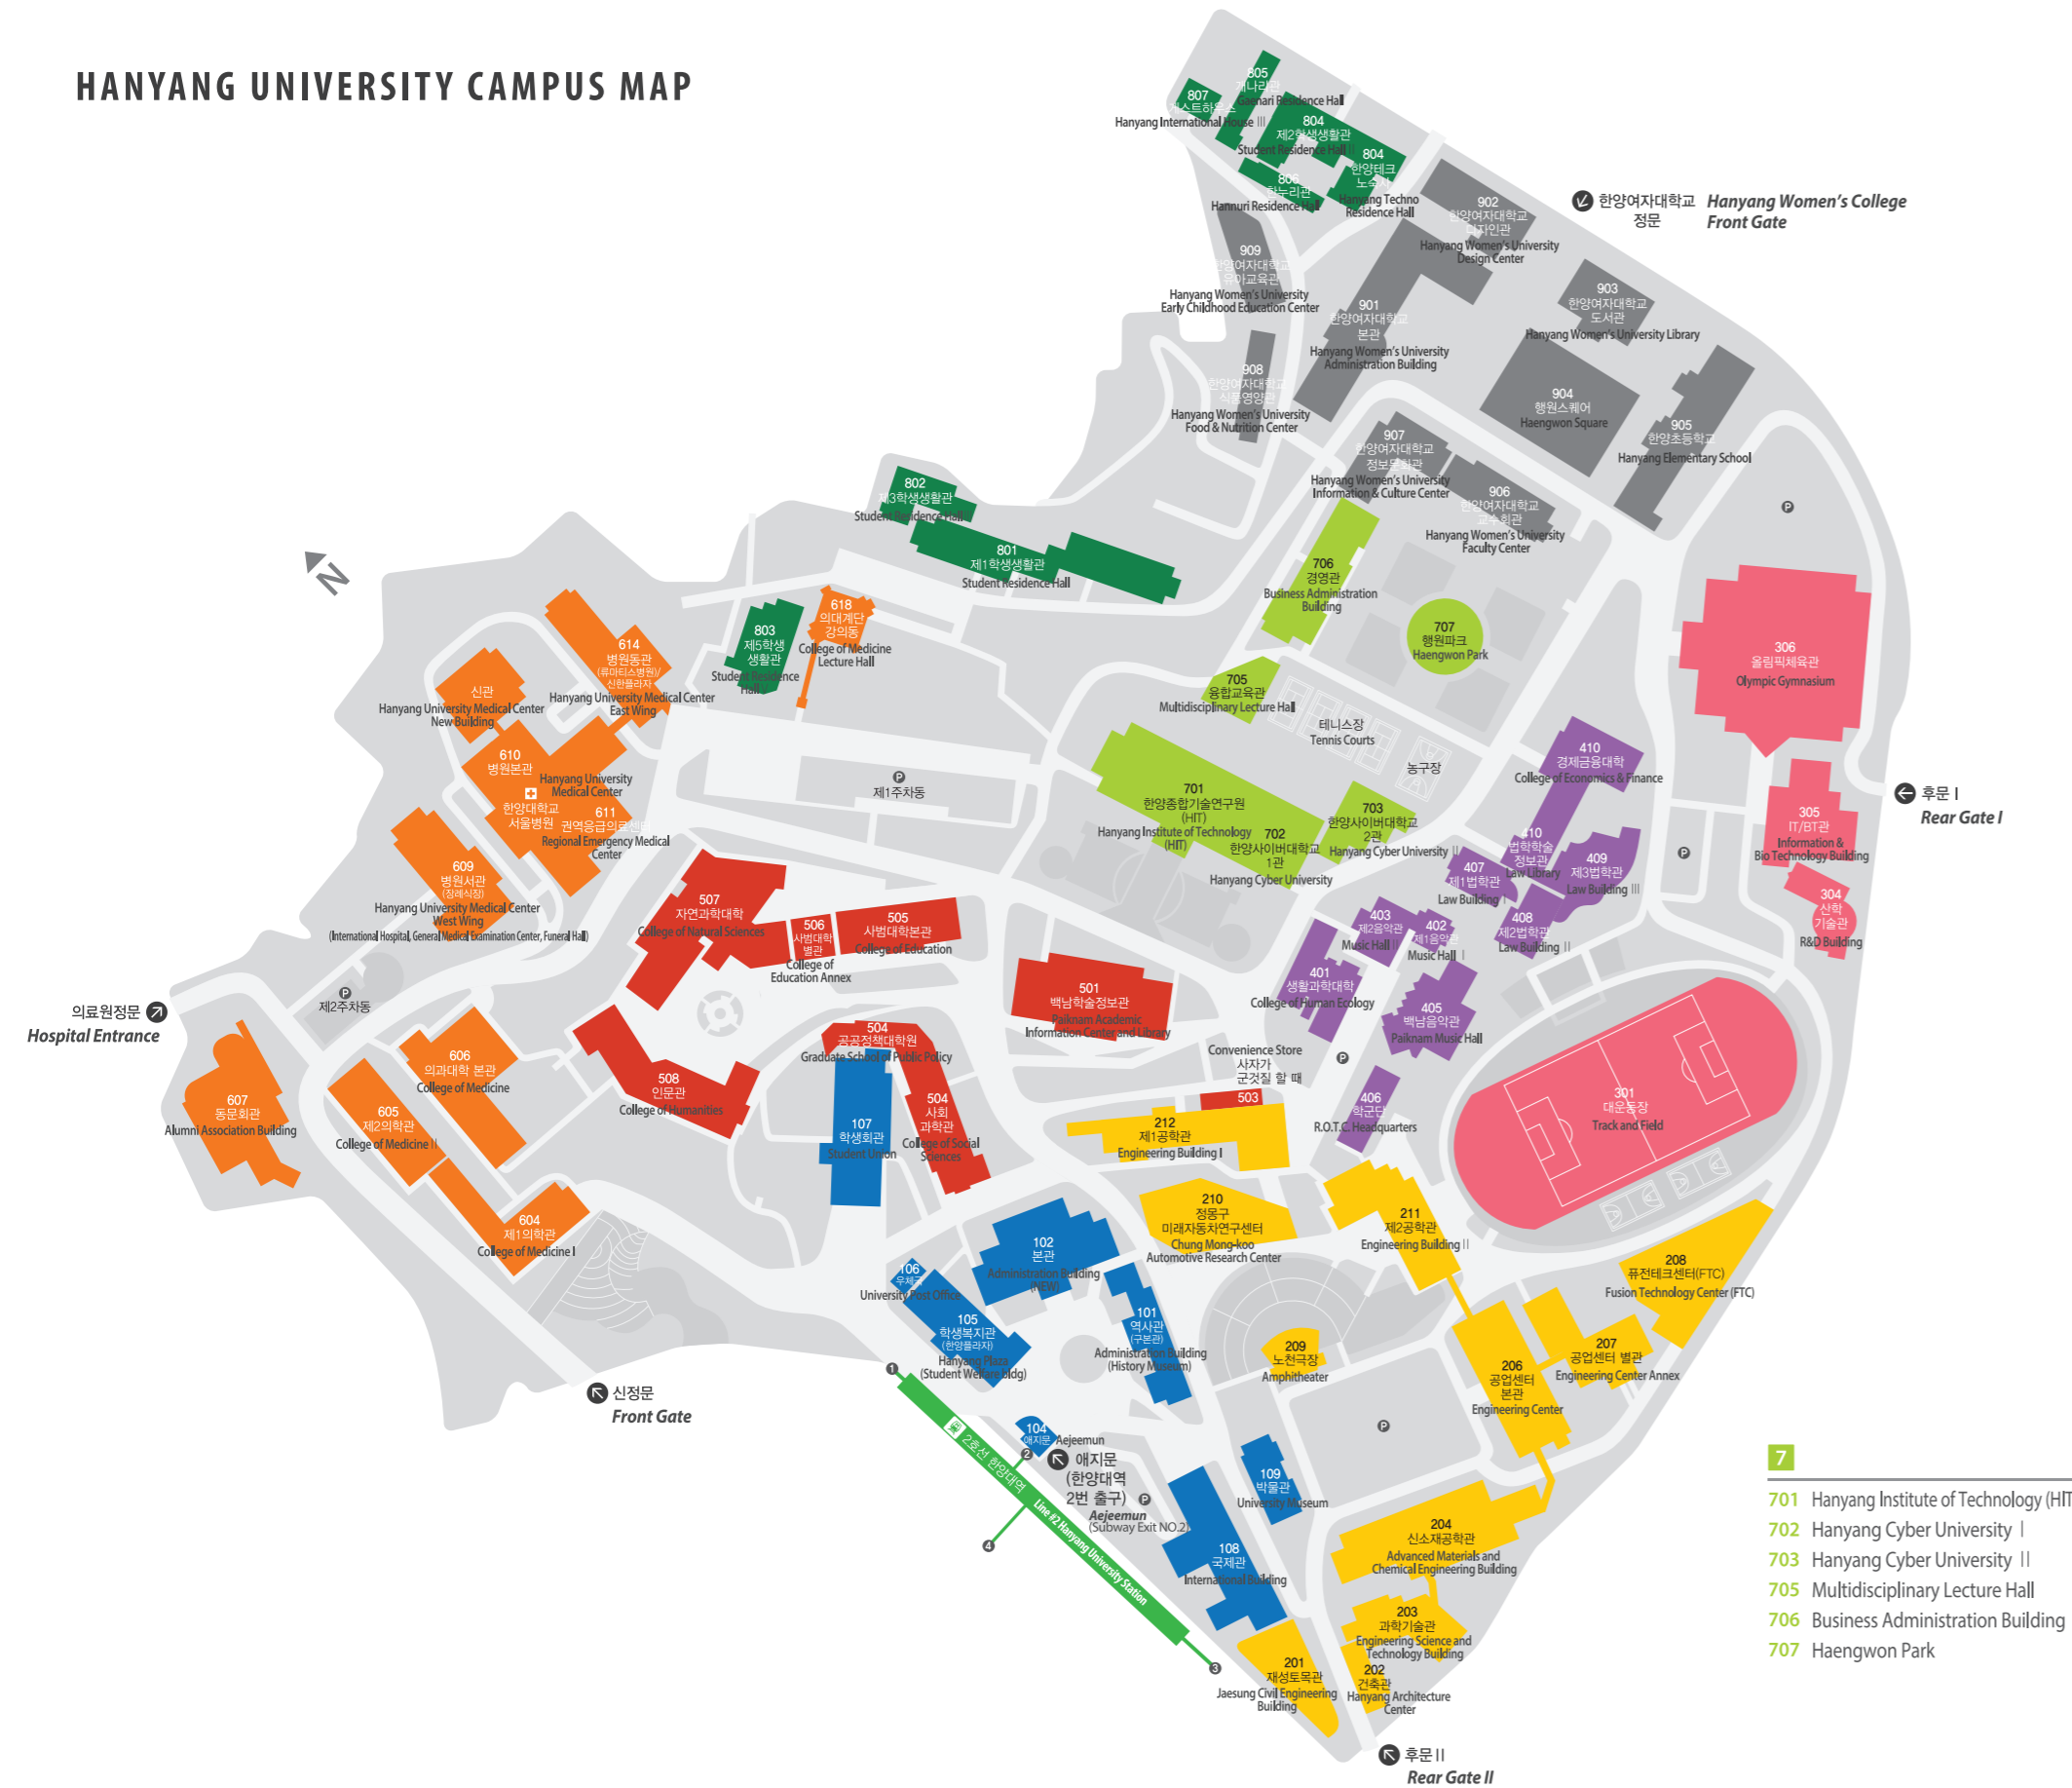

HANYANG UNIVERSITY CAMPUS MAP

Buildings | Numerical order

- 1** Administration Building (History Museum)
- 102** Administration Building (NEW)
- 104** Aejeemun (Subway Exit NO.2)
- 105** Hanyang Plaza (Student Welfare bldg)
- 106** University Post Office
- 107** Student Union
- 108** International Building
- 109** University Museum

- 3** Track and Field
- 304** R&D Building
- 305** Information & Bio Technology Building (IT/BT)
- 306** Olympic Gymnasium

- 5** Paiknam Academic Information Center and Library
- 503** Convenience Store
- 504** College of Social Sciences
- 505** College of Education
- 506** College of Education Annex
- 507** College of Natural Sciences
- 508** College of Humanities

- ### Convenience Stores
- 105** CU (Hanyang Plaza)
 - 204** CU (Advanced Materials & Chemical Engineering Bldg)
 - 211** Engineering Bldg II
 - 306** Olympic Gymnasium
 - 503** CU (Paiknam Academic Info Center and Library)
 - 508** College of Humanities Bldg
 - 618** College of Medicine Lecture Hall
 - 702** Seven-Eleven (Hanyang Cyber University)
 - 707** CU (Haengwon Park)
 - 801** Student Residence Hall I
 - 804** Student Residence Hall II

- ### Coffee Shops
- 105** Twosome Place (Hanyang Plaza 1F)
 - 105** COFFEEA (Hanyang Plaza 1F)
 - 105** Coffee bay (Hanyang Plaza 1F)
 - 105** Serio (Hanyang Plaza 3F)
 - 107** Book Café (Student Union Bldg)
 - 208** Doppio Coffee (FTC lobby)
 - 305** Café Cu (IT/BT Bldg)
 - 503** Pandorothy (Humanities Bldg B1)
 - 508** Tiamo (Paiknam Academic Info Center and Library)
 - 702** Café I (Hanyang Cyber University 1F, HIT)
 - 702** NY hotdog (Hanyang Cyber University 1F, HIT)
 - 804** Café (Student Residence Hall II)