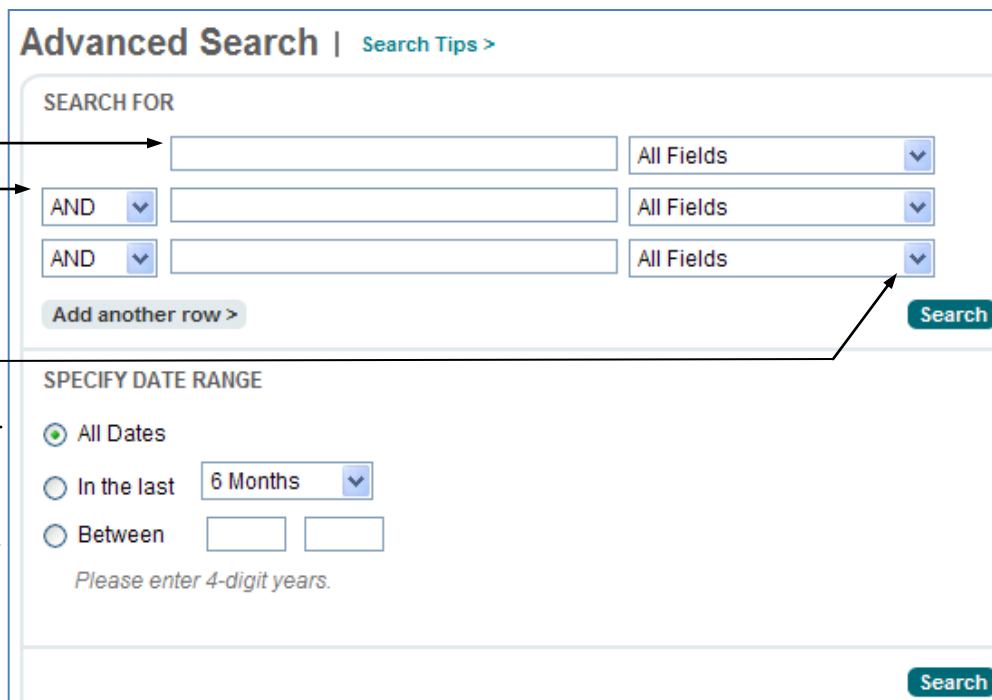

2. Select to search by: All content or Publication titles.

3. Click to start Search

**Advanced Search**

Select **Advanced** Search from right hand side of screen.

1. Enter search term(s)  
 (Multiple words entered will be automatically combined with the AND operator)

2. Select an operator to combine the search terms in different fields

3. Select the field to search

4. Specify a date range

5. Click **Search** to start.

**Search Tips**

- To search for a phrase, enclose the phrase in quotation marks, e.g. "human genome"
- Use the truncation symbol (\*) to find all words that contain a particular root word.  
 Examples: entering environment\* will find *environment, environmental, environmentally, etc.*  
 entering \*conductors will find *conductors, semiconductors, and superconductors.*