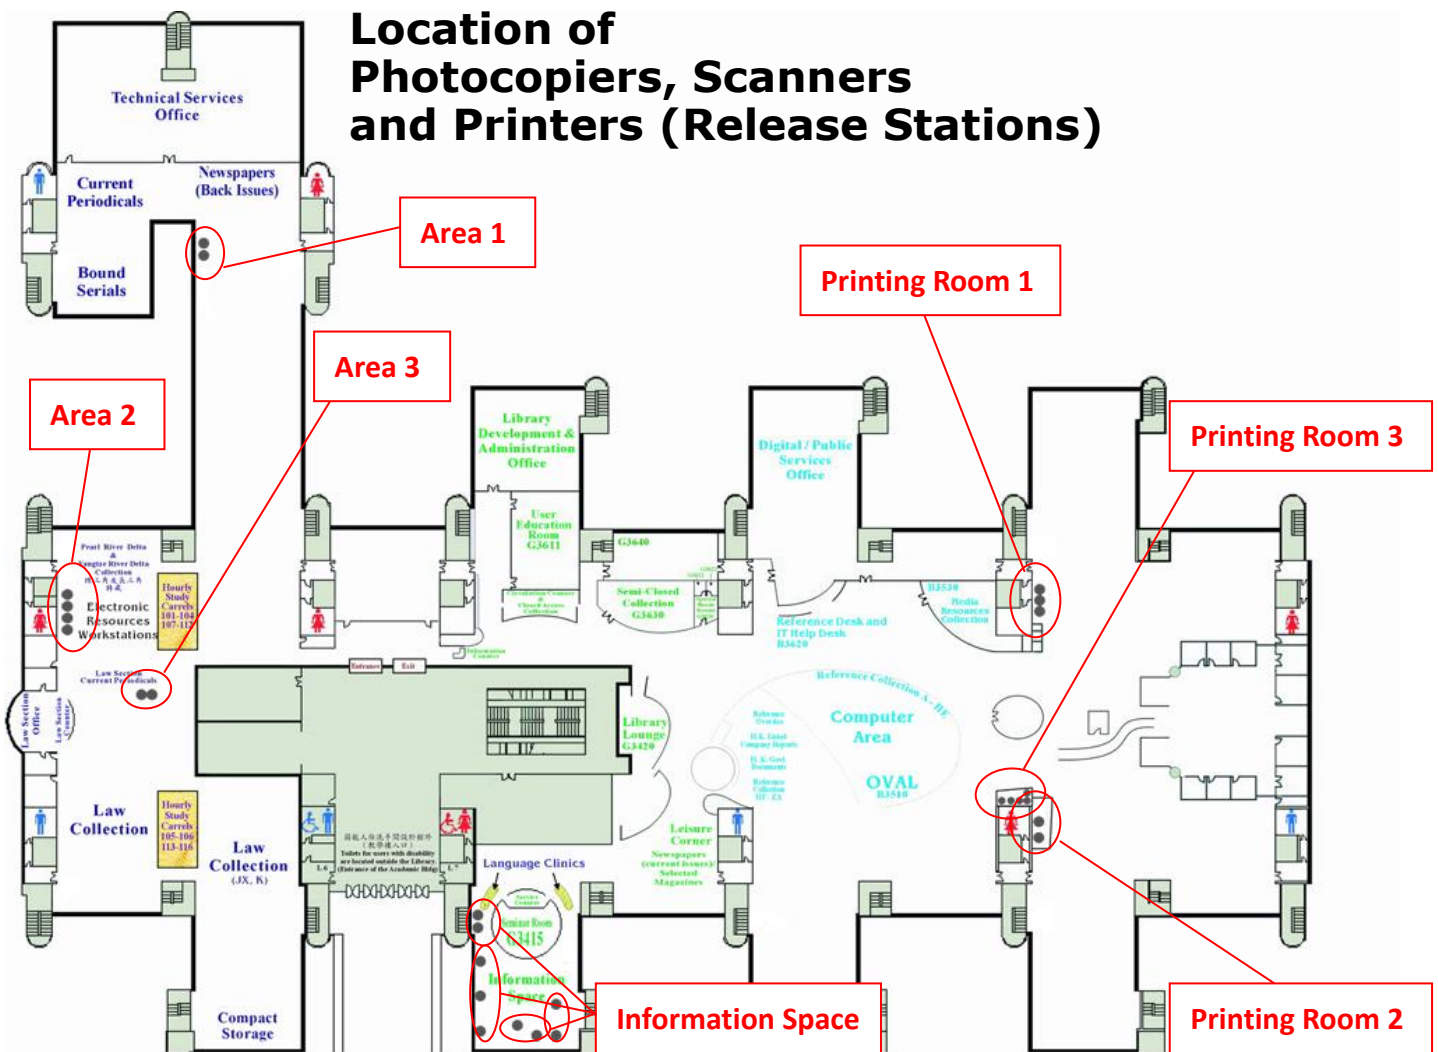

Location of Photocopiers, Scanners and Printers (Release Stations)

Photocopier/ Scanner/ Printer Area	Photocopier				Printer(Release Station)			Multifunctional Printer/Photocopier	Scanner
	Black & White		Colour (B&W)		Black & White	Colour (B&W)		Colour (B&W)	Colour (B&W)
	A4	A4 & A3	A4 & A3	A4	A4	A4 & A3	A4 & A3	A4	
	Octopus	Coins	Octopus	Octopus	Quota controlled Free Printing *	Octopus	Octopus	Octopus	-
Printing Room 1	-	1	2	-	-	-	-	-	-
Printing Room 2	-	-	-	-	2	-	-	-	-
Printing Room 3	-	-	1	1	-	1	-	2	-
Area 1	2	-	-	-	-	-	-	-	-
Area 2	1	-	3	-	-	-	-	-	-
Area 3	-	-	-	-	-	-	-	2	-
Information Space	-	-	-	-	3	-	-	2	4
Photocopying / Printing Charges	A4 Black & White : HK\$0.3 per page A3 Black & White : HK\$0.6 per page				A4 Colour : HK\$3.0 per page A3 Colour : HK\$6.0 per page				