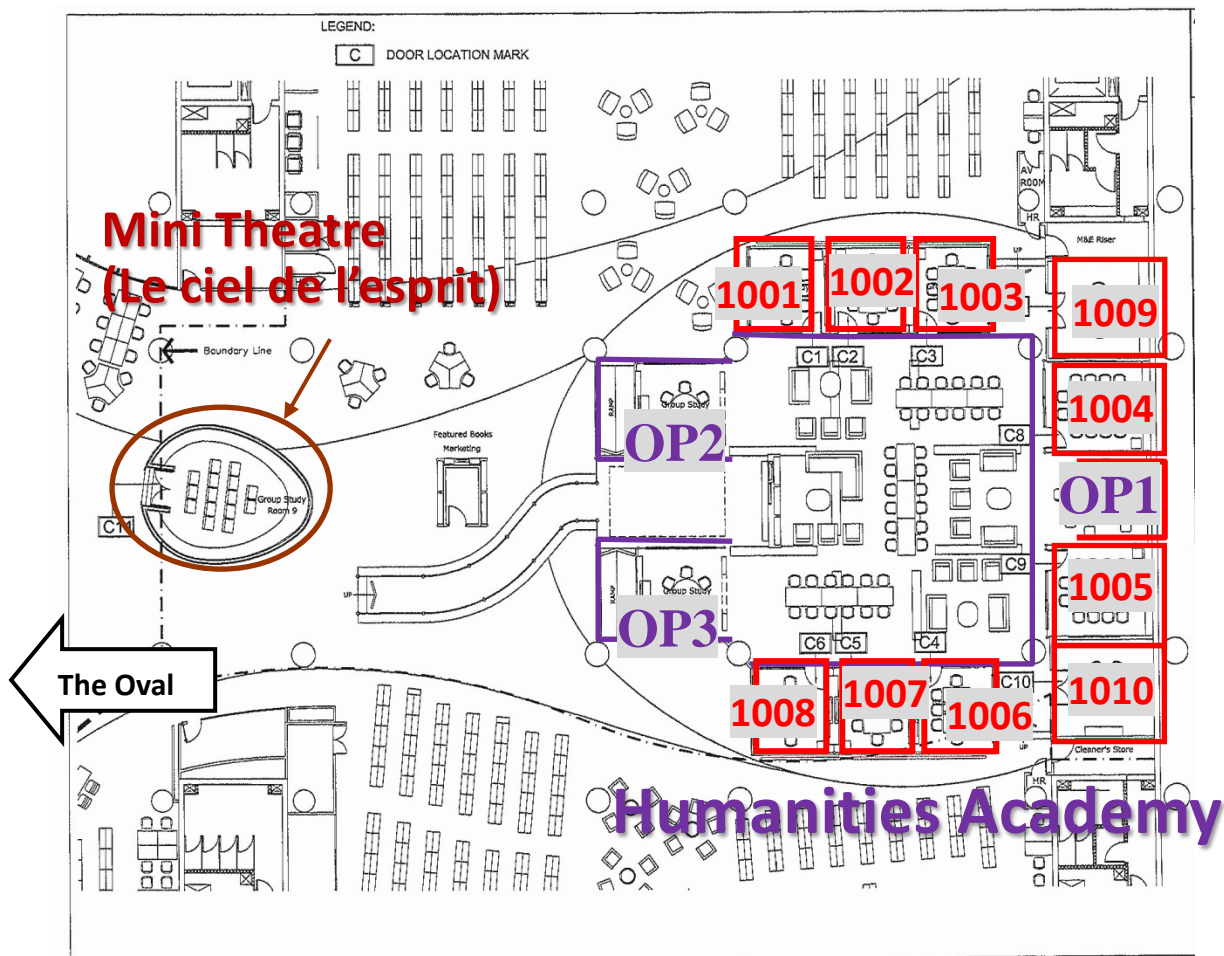

Floor Plan for Humanities Academy

Area	Room Number	Formal Name
Open Room 1	OP1	儒
Open Room 2	OP2	釋
Open Room 3	OP3	道
Group Study Room 1	1001	易
Group Study Room 2	1002	書
Group Study Room 3	1003	詩
Group Study Room 4	1004	論語
Group Study Room 5	1005	孝經
Group Study Room 6	1006	老子
Group Study Room 7	1007	春秋
Group Study Room 8	1008	禮
General Education Room (P)	1009	曹金霖夫人研習軒 Mrs Chao King Lin Study Room
General Education Room (K)	1010	General Education Room (K)