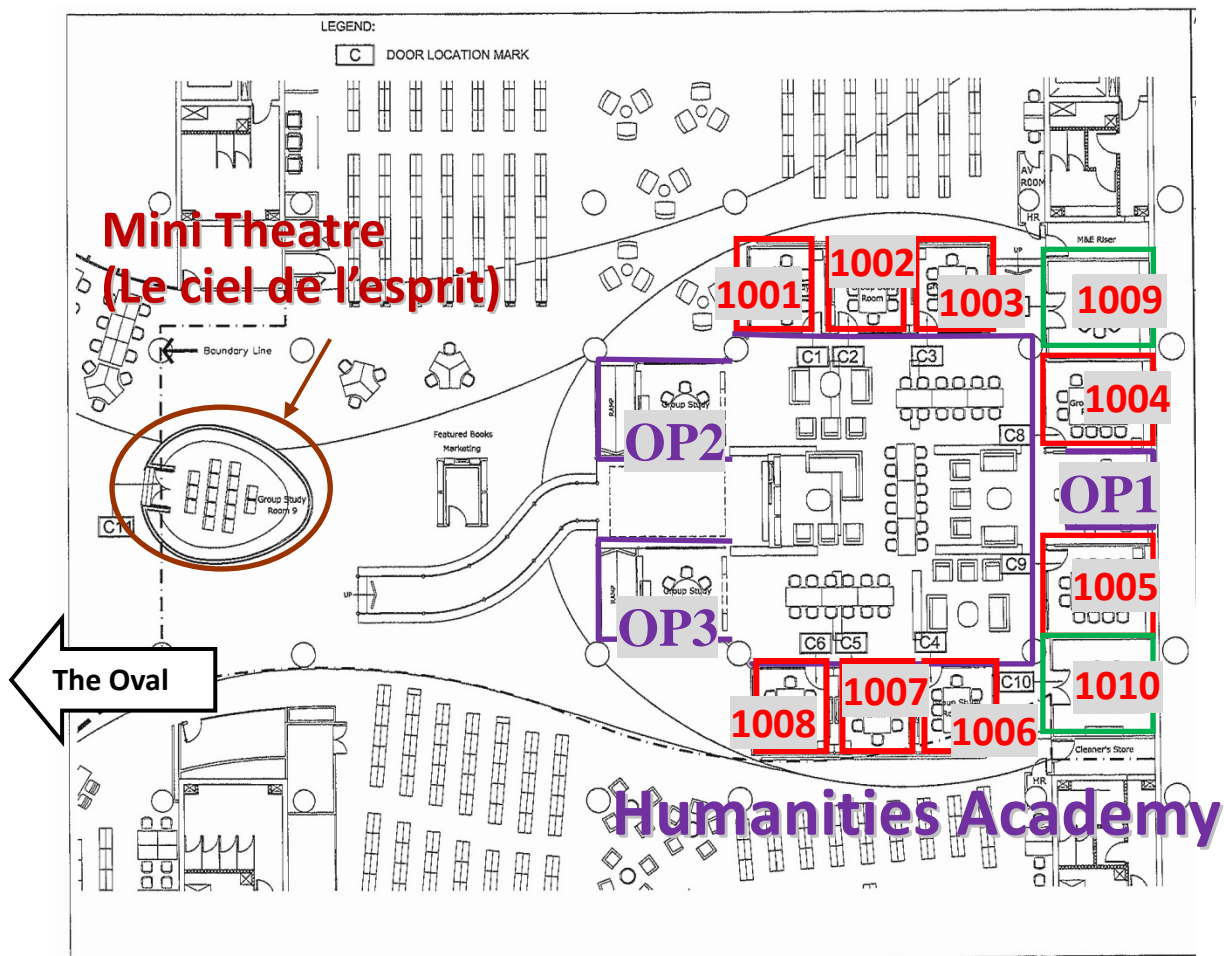

Floor Plan for Humanities Academy

Area	Room Number	Formal Name
Open Room 1	OP1	儒
Open Room 2	OP2	釋
Open Room 3	OP3	道
Group Study Room 1	1001	易
Group Study Room 2	1002	書
Group Study Room 3	1003	詩
Group Study Room 4	1004	論語
Group Study Room 5	1005	孝經
Group Study Room 6	1006	老子
Group Study Room 7	1007	春秋
Group Study Room 8	1008	禮
General Education Room (P)	1009	General Education Room (P)
General Education Room (K)	1010	General Education Room (K)