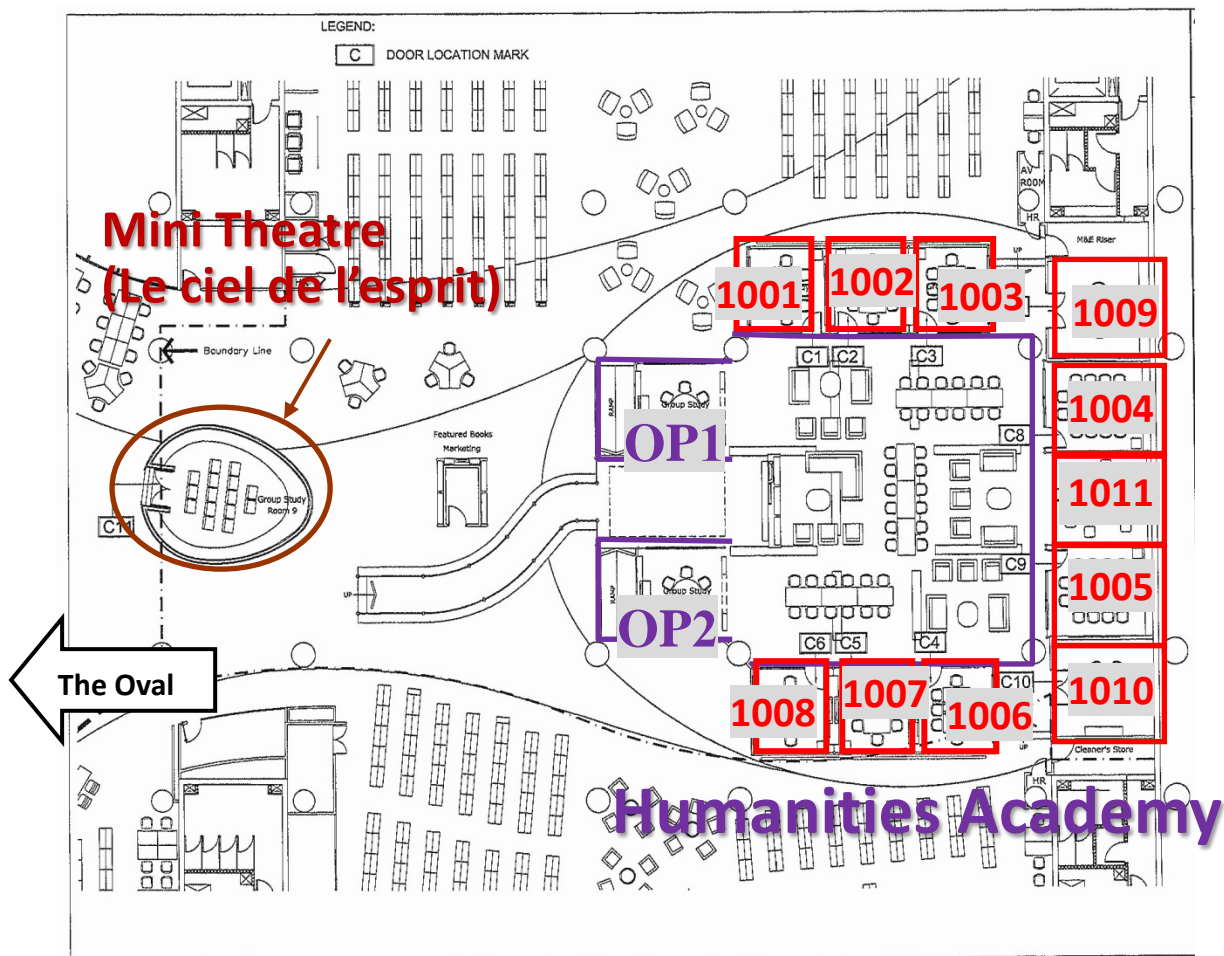

# Floor Plan for Humanities Academy

| Area                                  | Room Number | Formal Name                              |
|---------------------------------------|-------------|--|
| Open Room 1                           | OP1         | 釋  |
| Open Room 2                           | OP2         | 道  |
| Online Teaching and Learning Studio 1 | 1001        | 易  |
| Online Teaching and Learning Studio 2 | 1002        | 書  |
| Online Teaching and Learning Studio 3 | 1003        | 詩  |
| Online Teaching and Learning Studio 4 | 1004        | 論語                                       |
| Online Teaching and Learning Studio 5 | 1005        | 孝經                                       |
| Group Study Room 6                    | 1006        | 老子                                       |
| Group Study Room 7                    | 1007        | 春秋                                       |
| Group Study Room 8                    | 1008        | 禮  |
| Group Study Room 11                   | 1011        | 儒  |
| General Education Room (P)            | 1009        | 曹金霖夫人研習軒<br>Mrs Chao King Lin Study Room |
| General Education Room (K)            | 1010        | General Education Room (K)               |