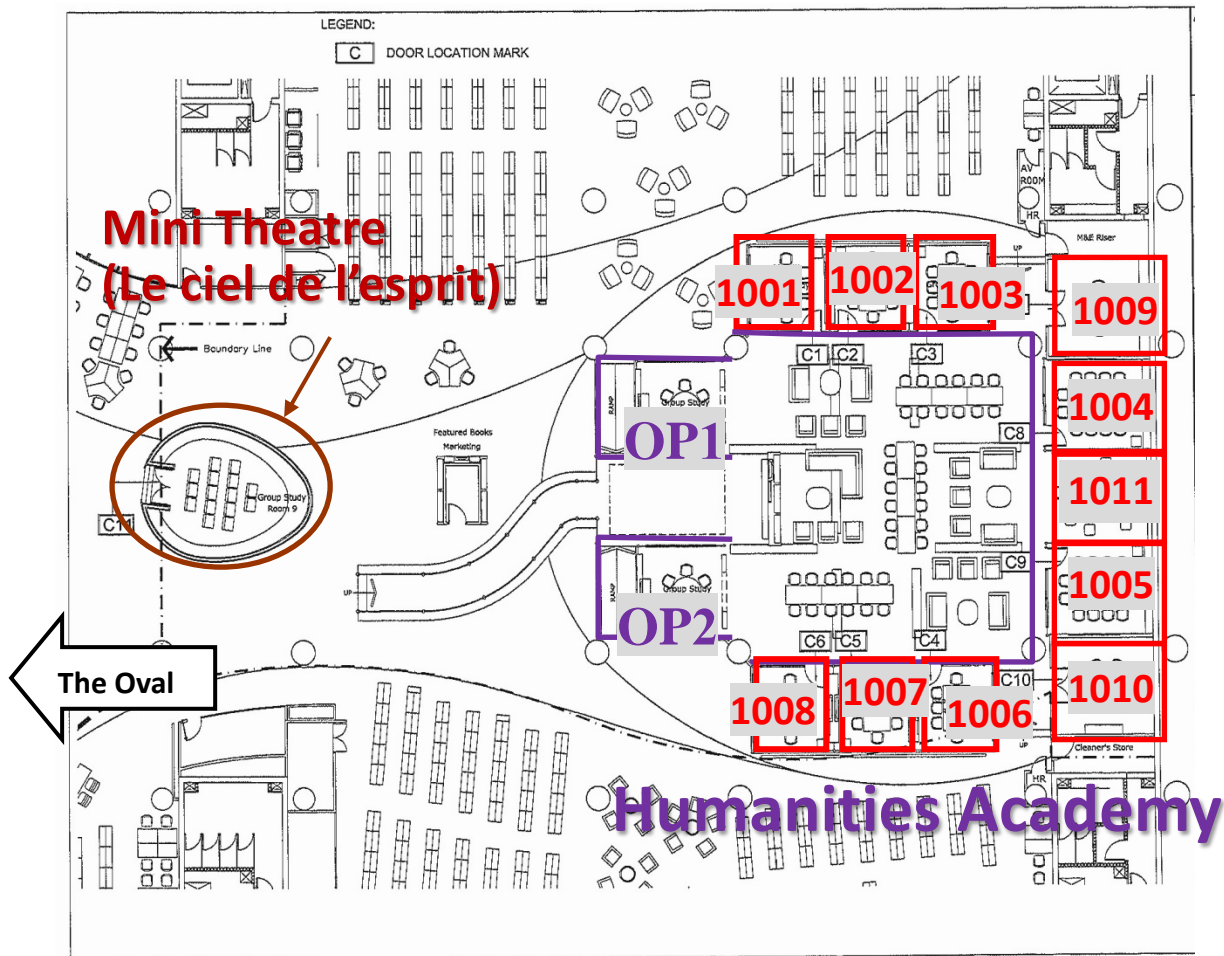

# Floor Plan for Humanities Academy

Area	Room Number	Formal Name
Open Room 1	OP1	釋
Open Room 2	OP2	道
Group Study Room 1	1001	易
Group Study Room 2	1002	書
Group Study Room 3	1003	詩
Group Study Room 4	1004	論語
Group Study Room 5	1005	孝經
Group Study Room 6	1006	老子
Group Study Room 7	1007	春秋
Group Study Room 8	1008	禮
Group Study Room 11	1011	儒
General Education Room (P)	1009	曹金霖夫人研習軒 Mrs Chao King Lin Study Room
General Education Room (K)	1010	General Education Room (K)