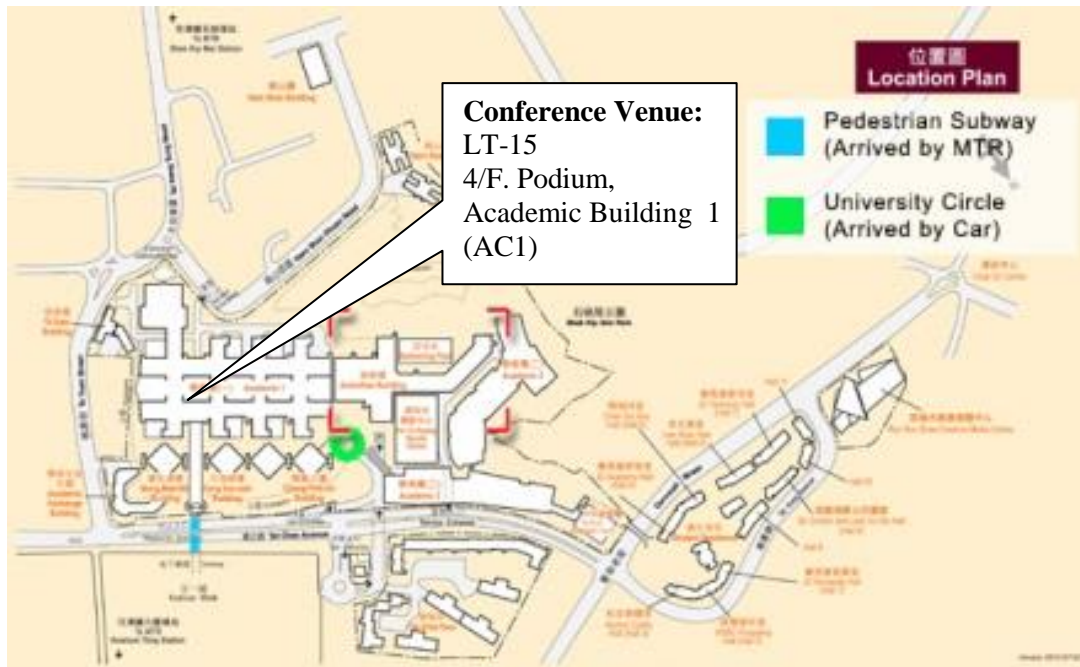

## CONFERENCE VENUE DIRECTION:

Venue: **Lecture Theatre 15**  
4/F. Podium, Academic Building 1,  
City University of Hong Kong

City University is located near the Kowloon-Tong Mass Transit Railway (MTR) station and can be easily accessed via the #3M entrance of the Academic Building by the following transportation means:

### Arrived at Pedestrian Subway

1. Take MTR East Rail Line or MTR Kwun Tong Line to “Kowloon Tong” station.
2. Exit at “Festival Walk” Exit C2
3. Find **Shop LG1-10**, take the escalator next to it, which bring you to a **pedestrian subway** leading to CityU.
4. Pass through the pedestrian subway, go straight, and enter Academic 1.
5. Turn right and take the escalator to level 4 to the Podium
6. You will find the Signage to Lecture Theatre 15.

### Arrived at University Circle (U-Circle)

1. When you drop off at the University Circle, go along the covered walkway which will lead you to the Academic Building 1.
2. Walk through the red doors, you will be on the 4th floor of Academic Building 1.