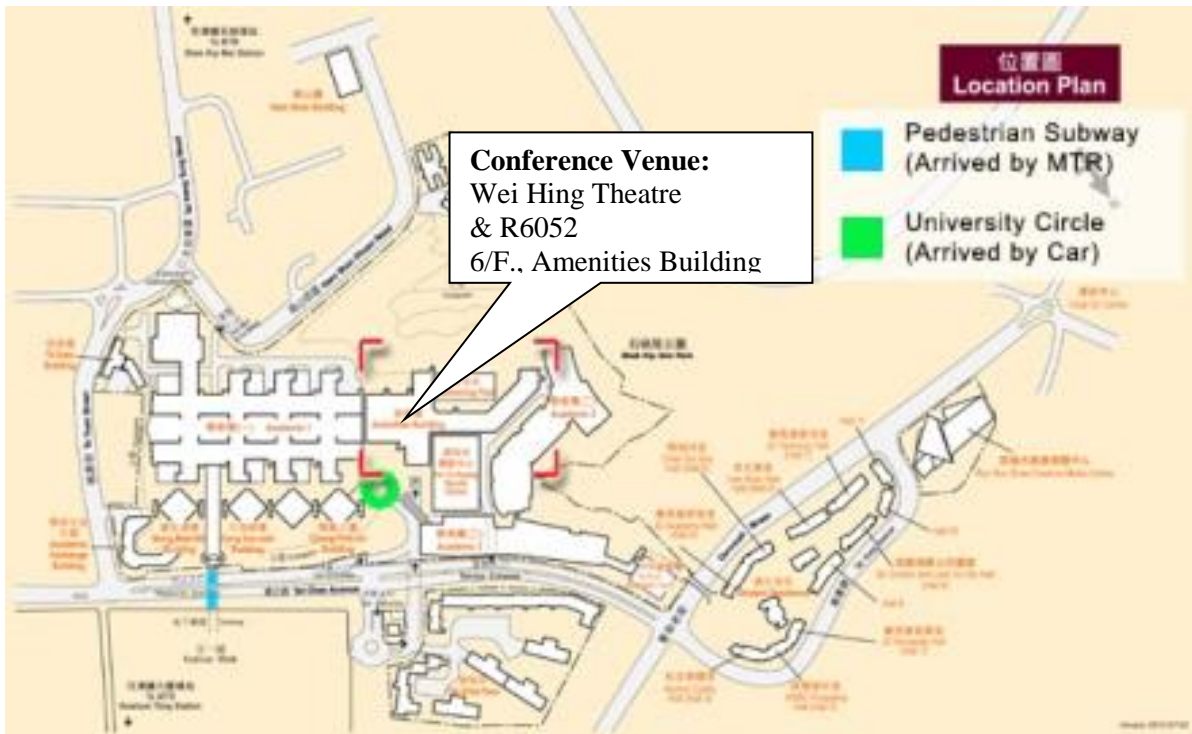

CSWNST11 - CONFERENCE VENUE DIRECTION:

Venue: **Wei Hing Theatre (and R6052)**
6/F. Amenities Building,
City University of Hong Kong

<http://www6.cityu.edu.hk/wayfinder/en/Venue/WHT/>

City University is located near the Kowloon-Tong Mass Transit Railway (MTR) station and can be easily accessed via the #3M entrance of the Academic Building by the following transportation means:

- MTR
- Taxis

Arrived at Pedestrian Subway

1. When you get off the MTR (**Kowloon Tong Station**), look for Festival Walk exit (**Exit C**).
2. In Festival Walk, on **Level LG1**, there is a Pedestrian Subway which will lead you to CityU campus.
3. After walking through the Pedestrian Subway, go down the staircase on your right and follow the directional signs, you will find yourself walking under a covered corridor alongside the garden which will lead you to the University Circle.
4. From the University Circle, go along the Covered Walk Way which will lead you to the Amenities Building.
5. Take **Lift No. 13** opposite to the Security Counter to Floor 6.
6. Turn left and you will see Wei Hing Theatre.

Arrived at University Circle (U-Circle)

1. When you drop off at the University Circle, go along the Covered Walk Way which will lead you to the Amenities Building.
2. Take Lift No. 13 opposite to The Security Counter to Floor 6.
3. Turn left and you will see Wei Hing Theatre.