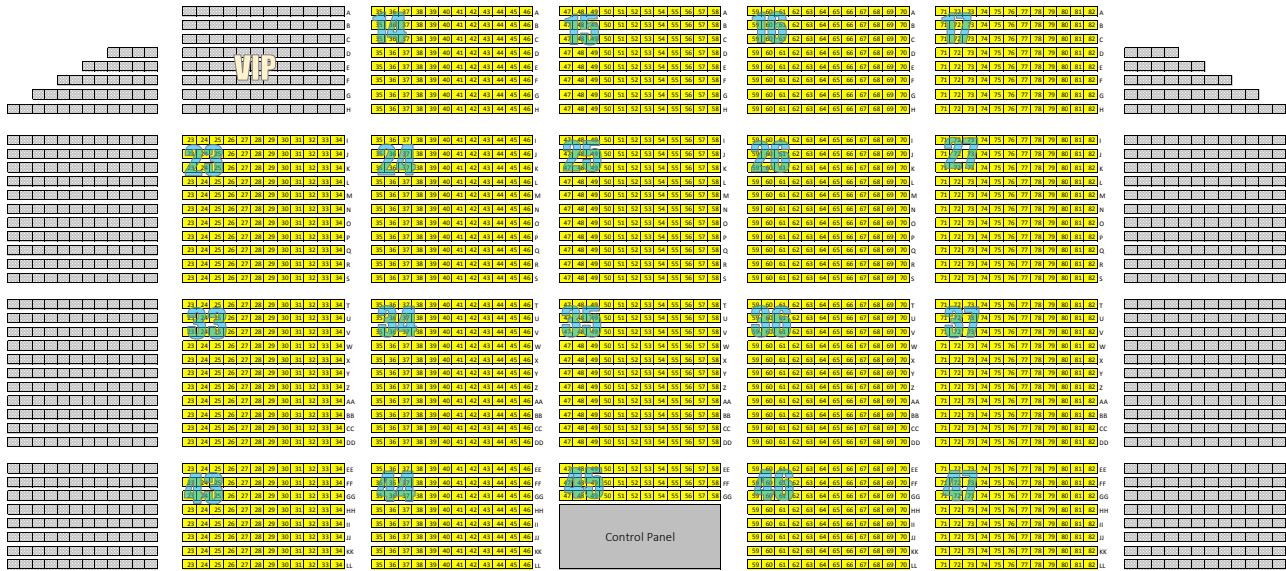

STAGE
HKCEC - Hall 5BC

Legend:
 Graduate Seats
 Guest Seats