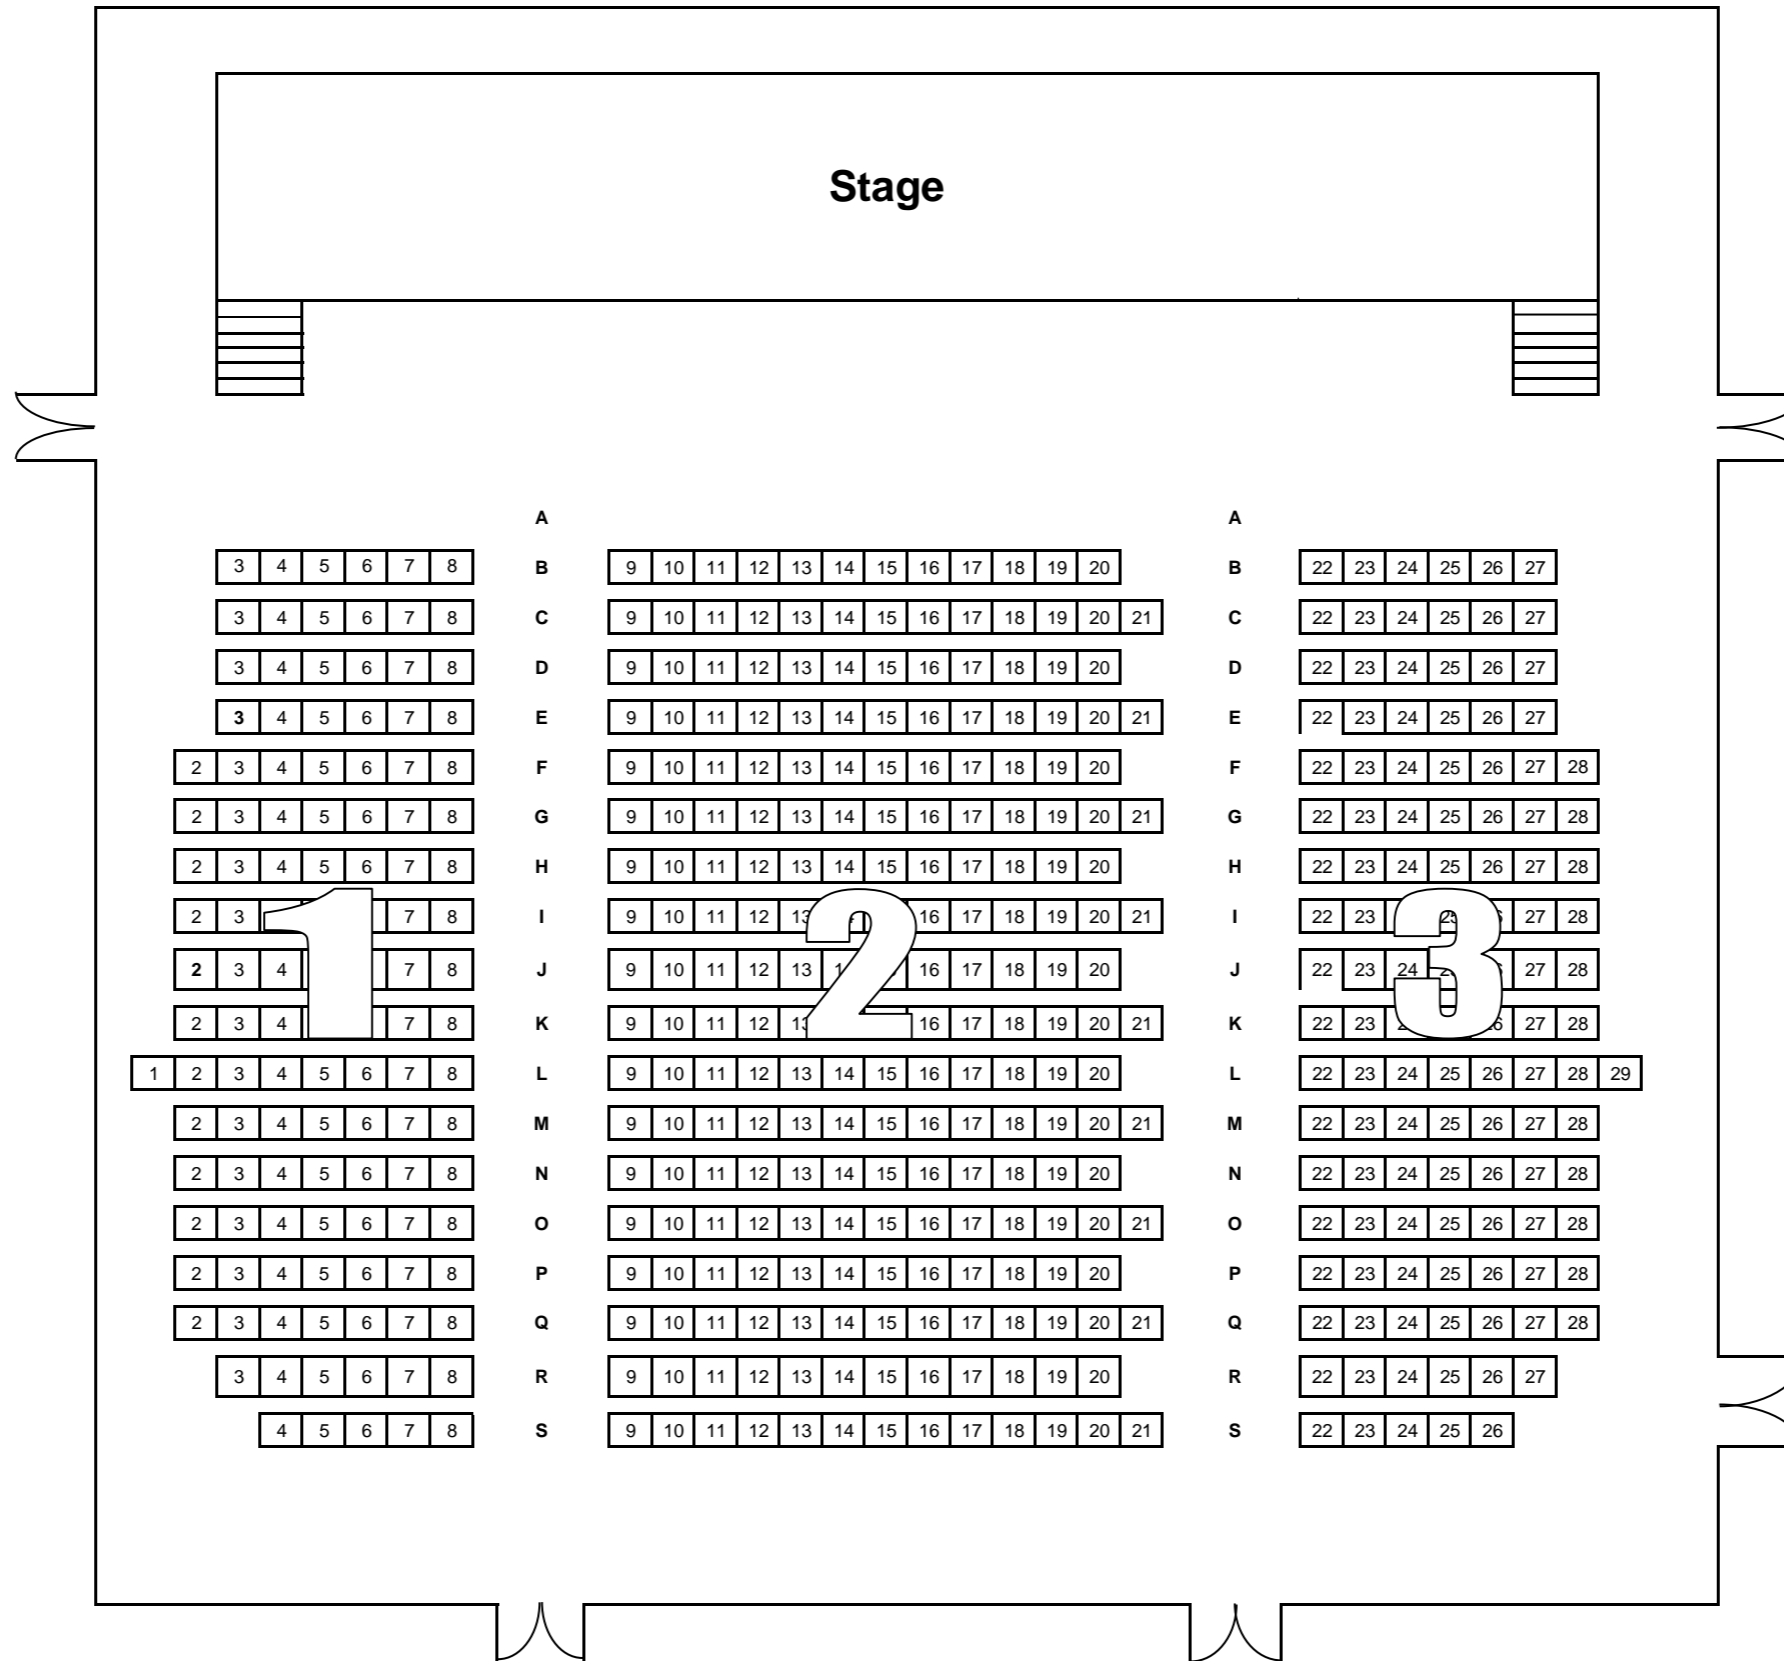

Wong Cheung Lo Hui Yuet Hall, 5/F Seating Plan

Capacity:
 Hall without row A 465
 Balcony 129