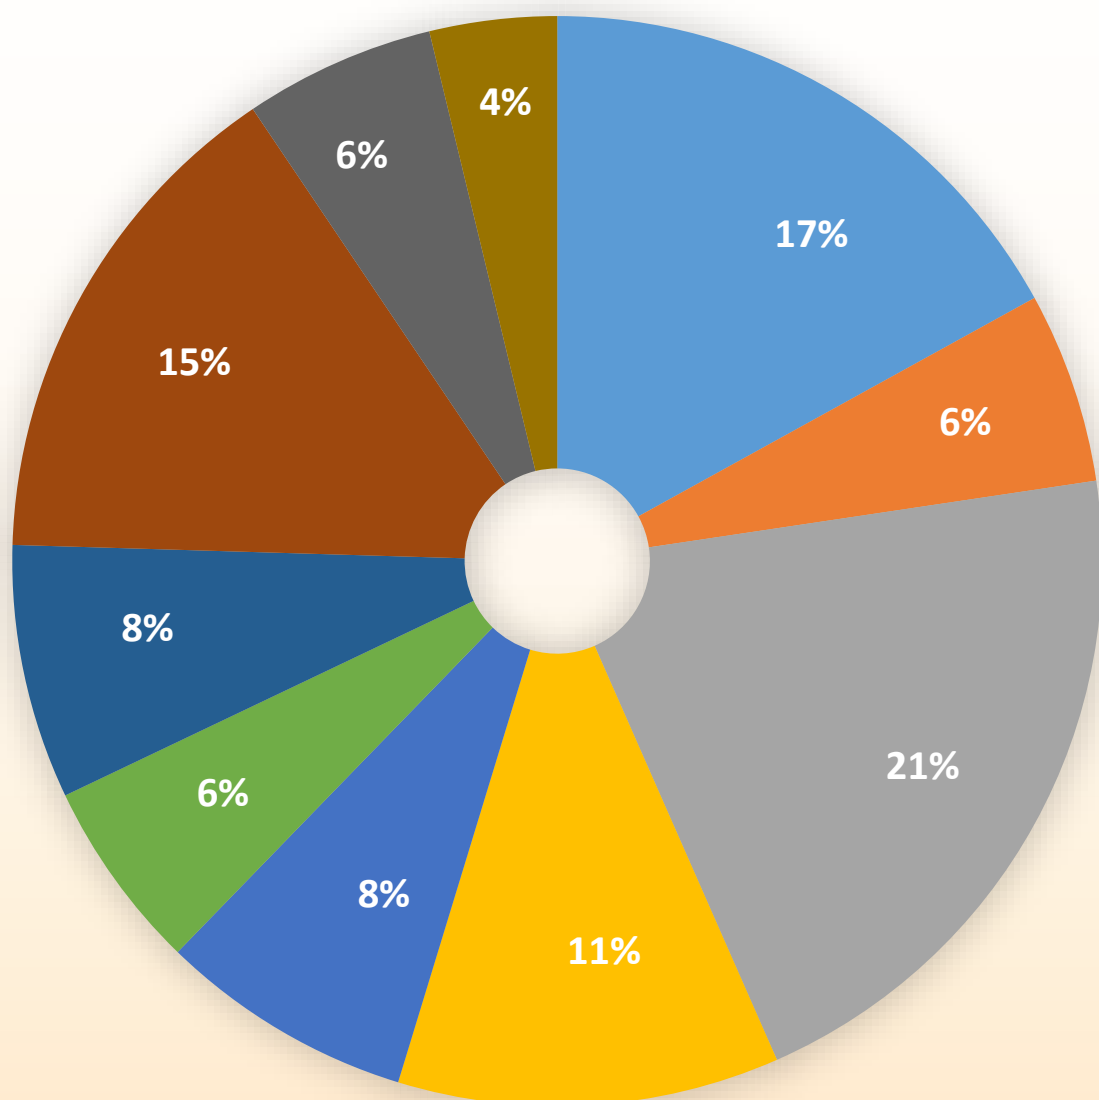

Undergraduate Employment Statistics 2014

87.1% were employed within three months of graduation.

Average Starting Monthly Salary: **HK\$13,104**

- Business Service / Real Estate
- Civil Service
- Community, Social & Personal Services
- Educational Institutions
- Financial / Insurance
- Hospitality & Tourism Services
- Manufacturing
- Trading (Wholesale & Retail)
- Transport, Storage & Communication
- Others: Construction / Engineering, Architectural & Technical Services